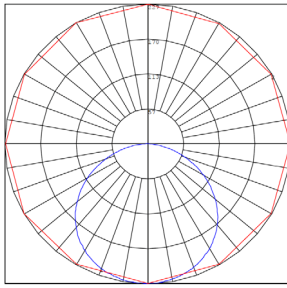

### Other Models:

- 12W | 840LM | SSL6-MCT5-FR

**Photometrics:** RSL6-MCT5-FR

BUG Rating: B2-U1-G0

12W 5000K, Area 30'x 30' Mounting Height: 9'

**Other Views:**

Side View

Front View