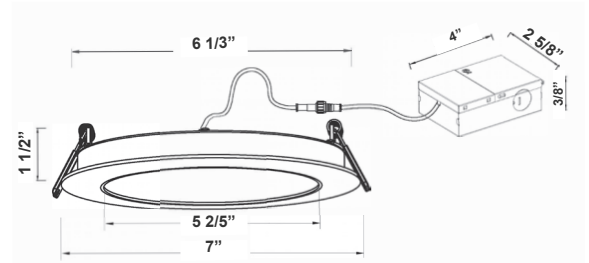

LED DOWNLIGHTS (SMOOTH TRIM) - 6" ROUND Ideal for New As Well As Old Residential And Commercial Constructions.

1 1/2" x 7"  
Driver Box: 4" x 2-5/8" x 3/8"