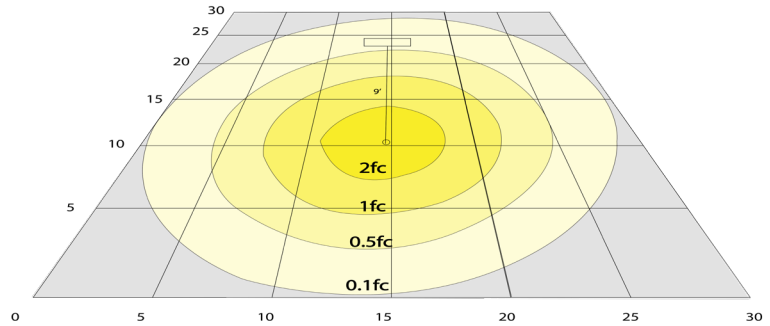

### Other Models:

- 12W | 840LM | SSL6-MCT5-FR

**Photometrics:** RSL6-MCT5-FR

BUG Rating: B2-U1-G0

12W 5000K, Area 30'x 30' Mounting Height: 9'

**Other Views:**

Side View

Front View